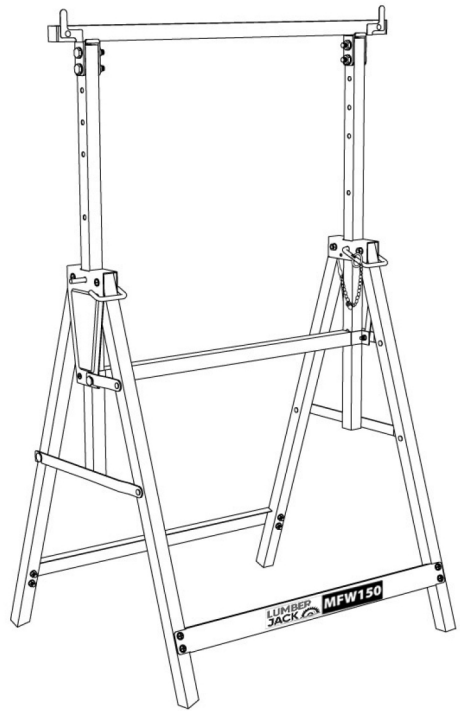

size: 21x29cm

LUMBER JACK

150KG Multifunction Workstand

MFW150

Loading capacity 150kg